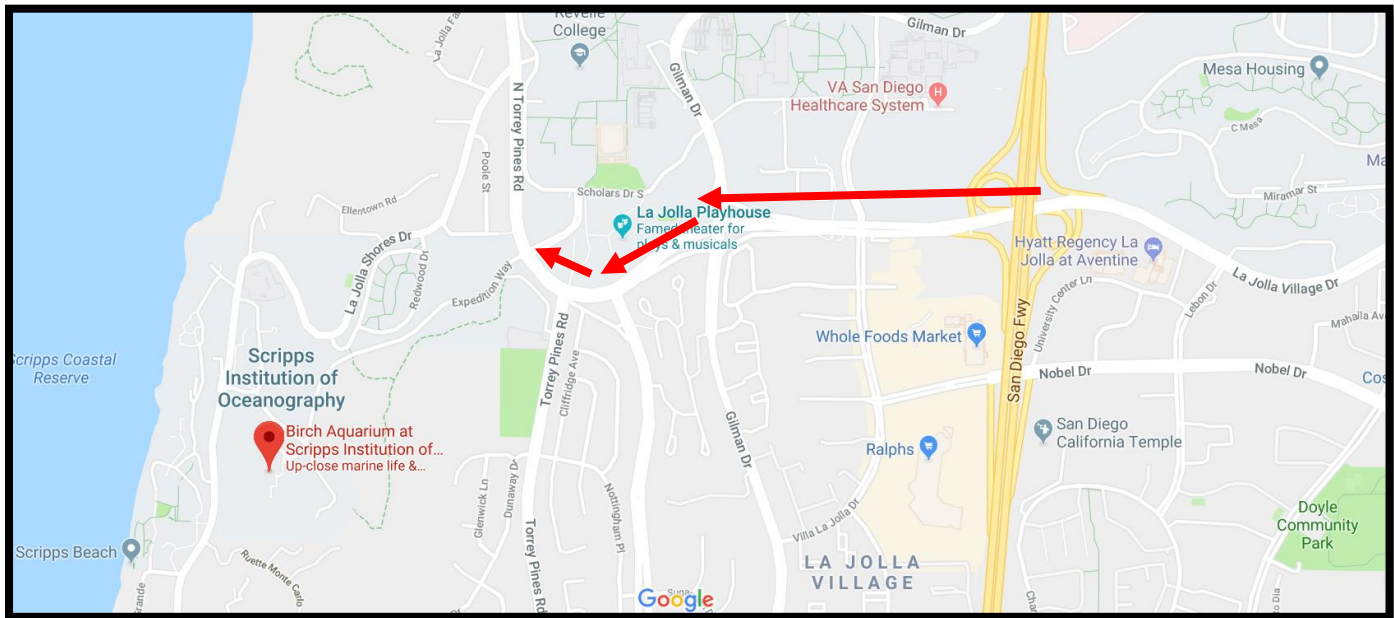

AIR Programs *Summer 18*

Meeting:5
Date: July 11th

Location: Birch Aquarium
Time: 9:45 am to 1:30 pm

Agenda (is approximate times-we are pushing to accomplish our visit earlier):

Introductions and hand out pedometers	9:45 am
Hand out tickets and pedometers with instructions	10:15 – 10:20 am
Self-guided tour - we will break into small groups	10:20 – 12:30pm
(Optional) At the Beach (Bring Swim Suit)	1– 1:30 pm

Directions:

From Interstate 5 - Take Interstate 5 to La Jolla Village Drive. Exit La Jolla Village Dr. and go west (toward campus). La Jolla Village Drive changes into N Torrey Pines Rd. (you won't notice as it merely changes names). Turn left on Expedition Way. Drive down the curvy road to Birch Aquarium. Parking is off to the left by a submarine. We will meet in front and organize while we get our tickets.